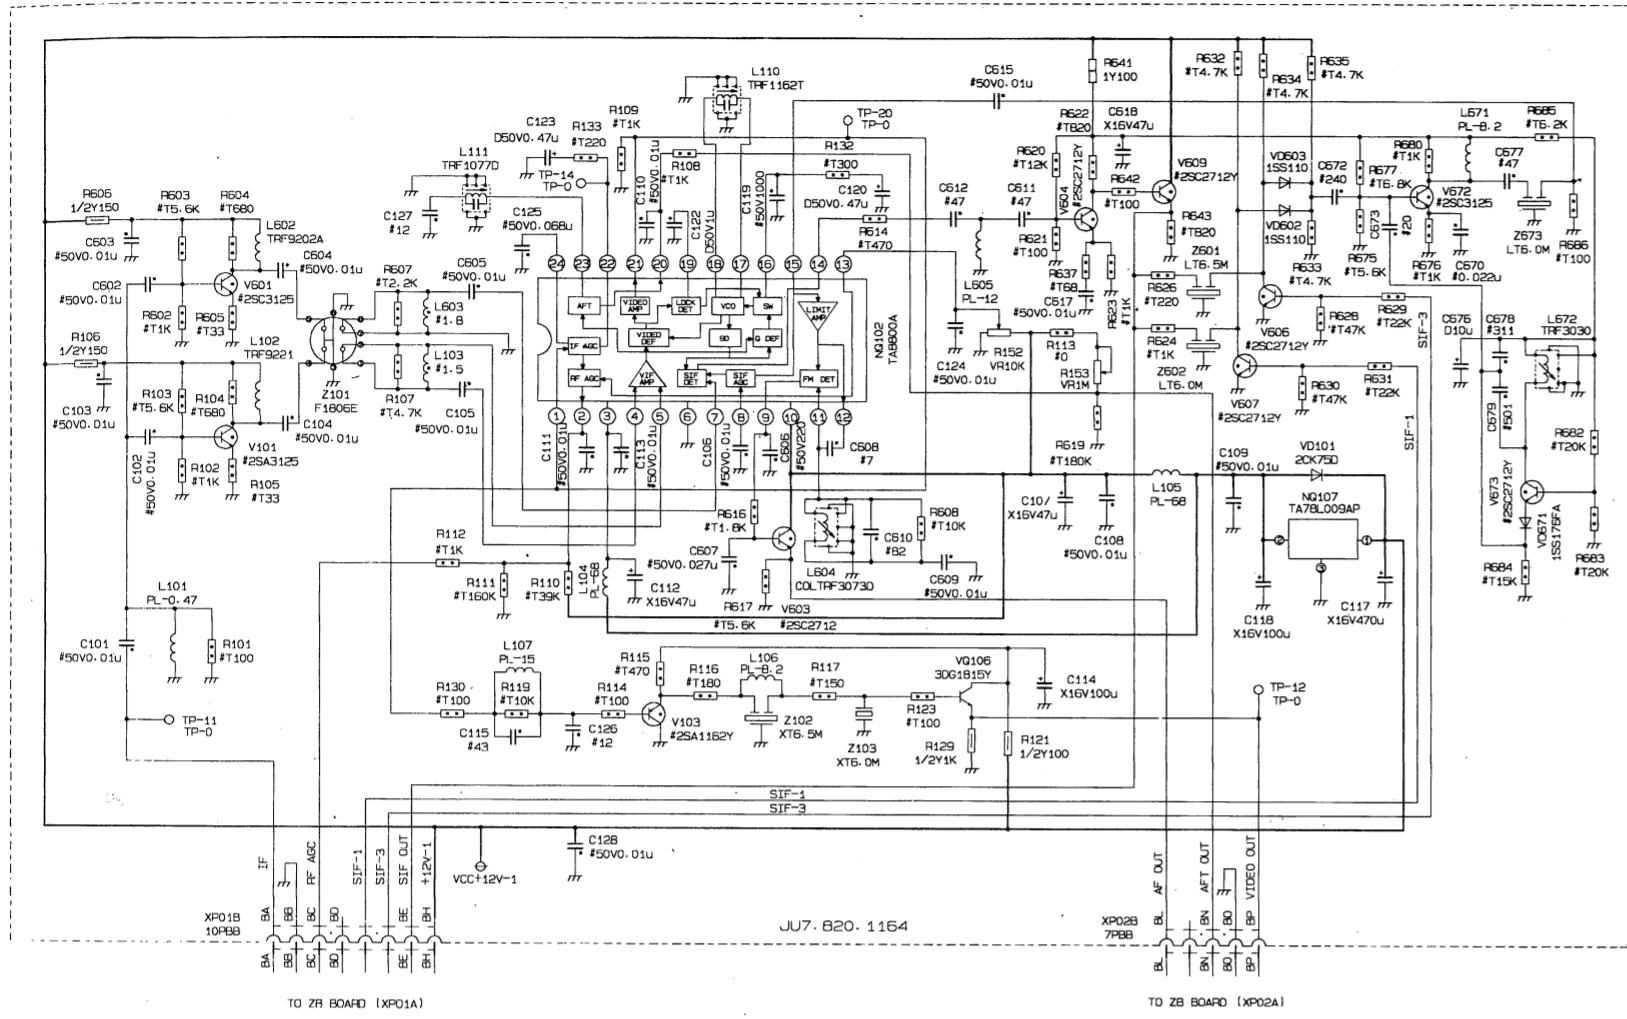

C2919PI 型彩色电视机电路图(五)

PM BOARD

LT BOARD

KZ BOARD