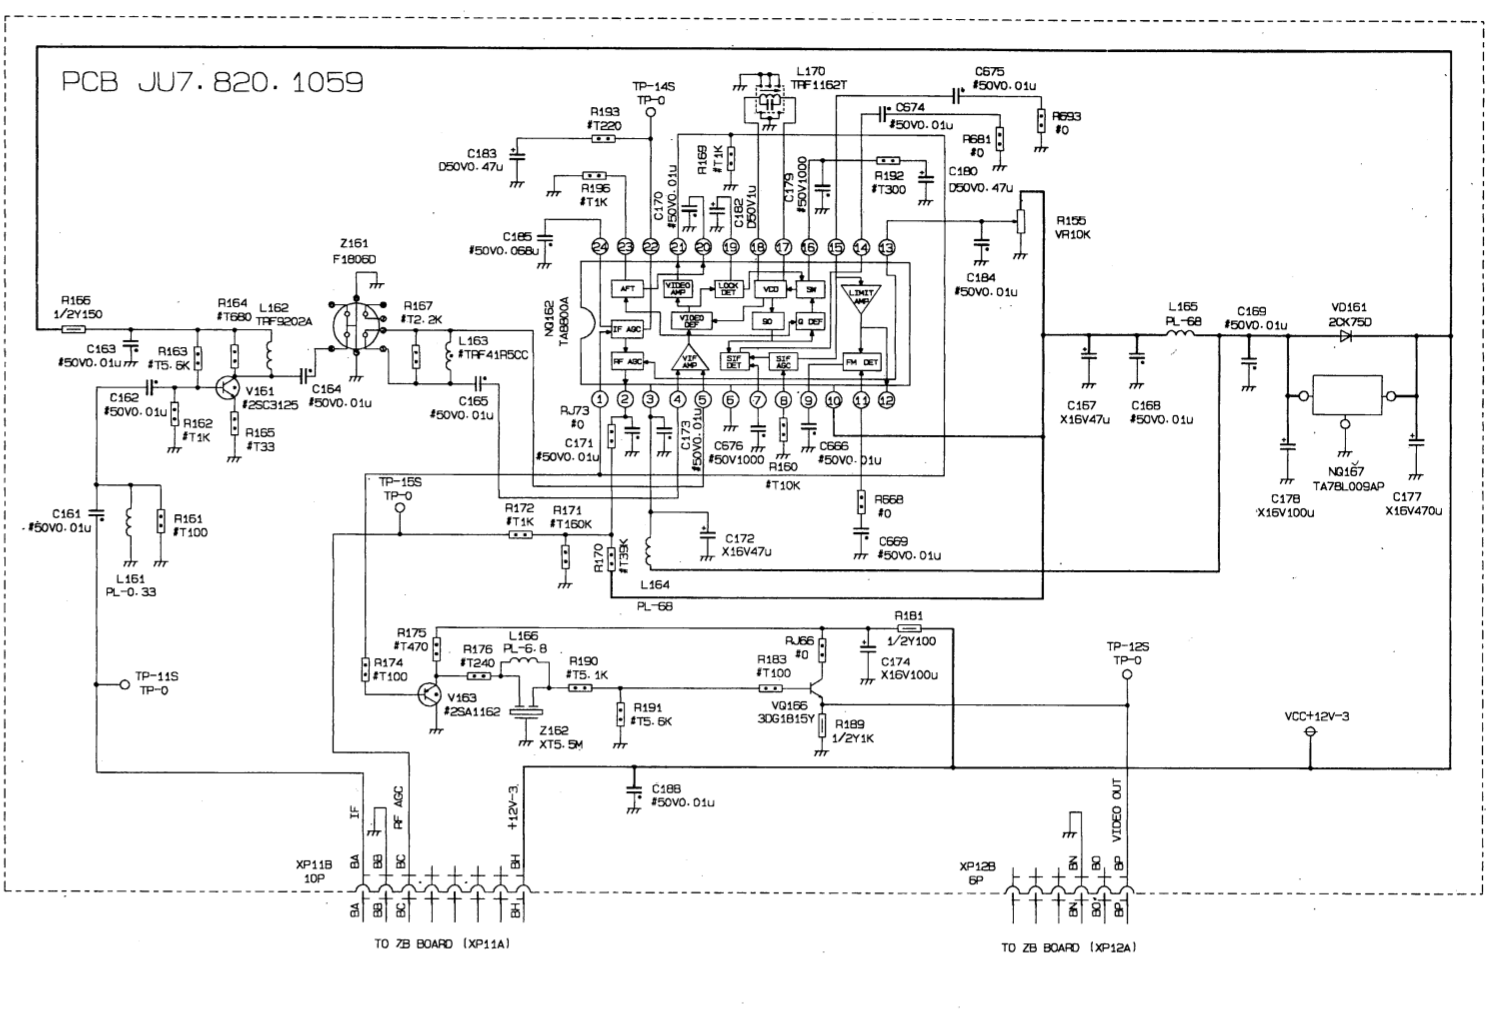

C2919PI 型彩色电视机电路图(五)

PM BOARD

LT BOARD

KZ BOARD