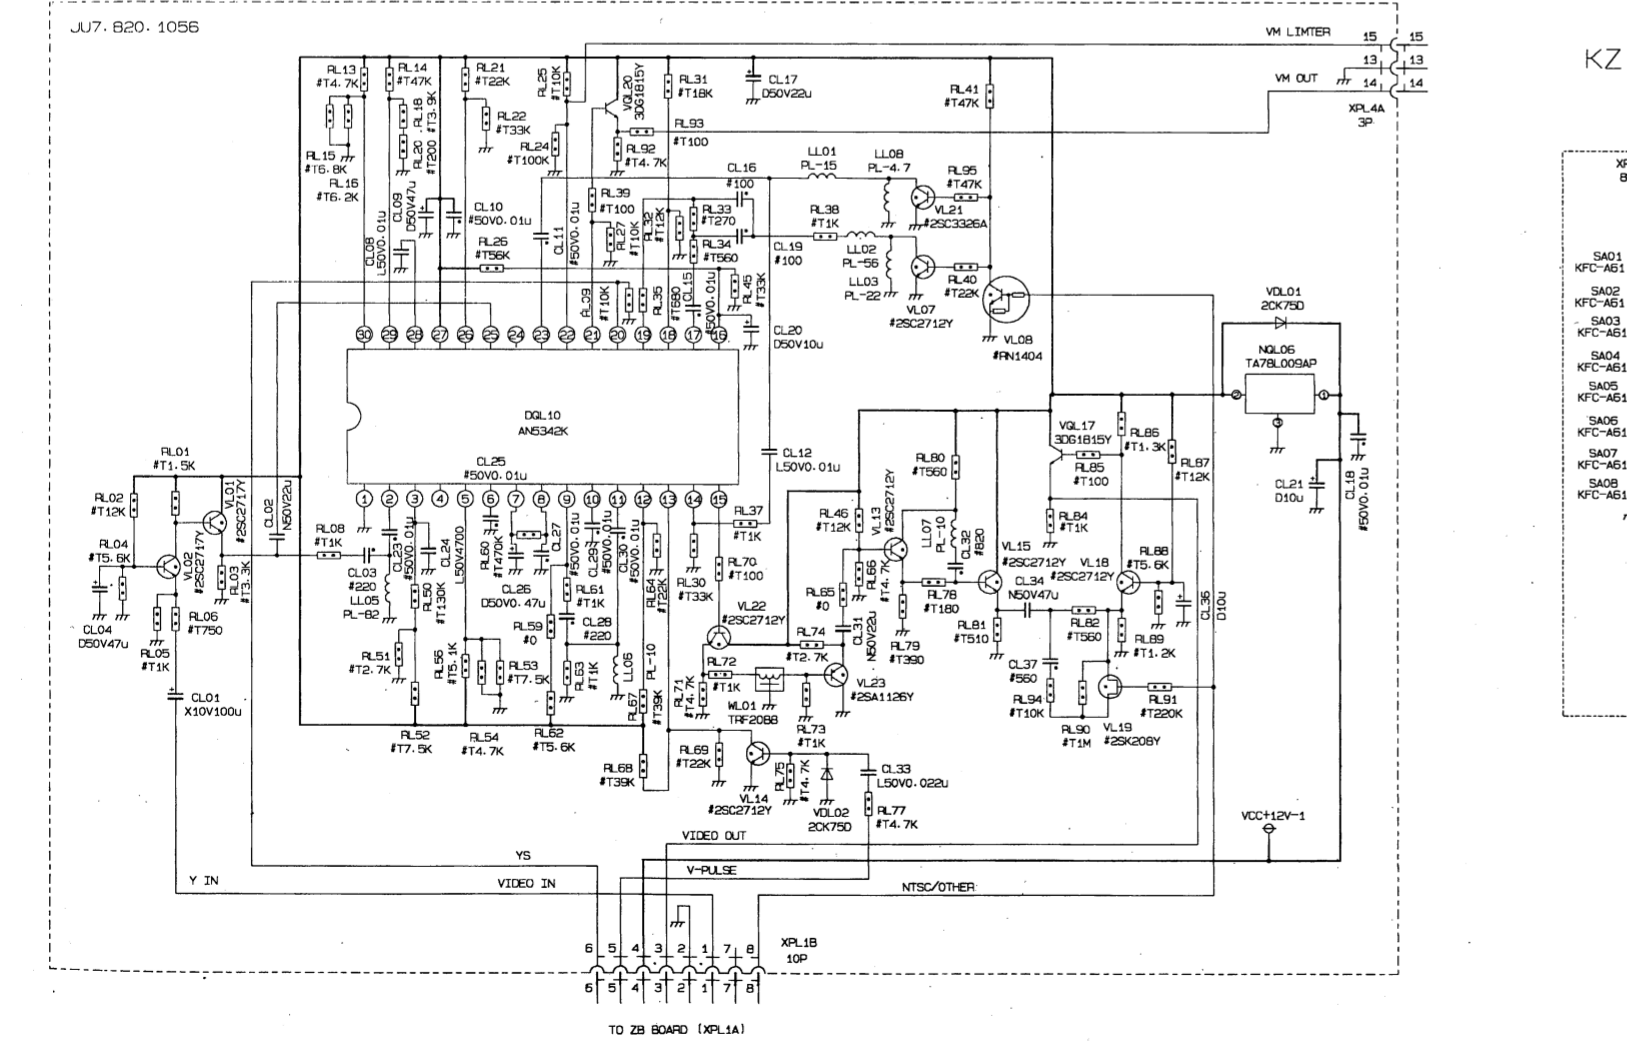

C2919PI 型彩色电视机电路图(五)

PM BOARD

LT BOARD

KZ BOARD